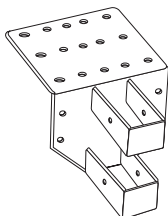

Easy Bracket

EB-103